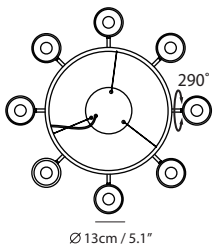

OLO Pendant PC4

Model
SLD-130PC4

Material
metal, aluminum, PP

Light Source
LED 4 x 6.5W 3000K CRI90 1400lm

Driver
Built-in dimmable driver
(Triac dimming)

Weight
2.2kg / 4.9lb

Color
● matt black + copper shade