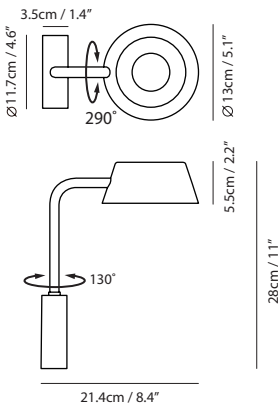

OLO Wall WU

Model
SLD-130WUTE

Material
metal, aluminum, PP

Light Source
LED 6.5W 3000K CRI90 415lm

Feature
Touch dimmer switch

Weight
0.8kg / 1.7lb

1. **Color**
2. matt black
   - matt black + champagne gold shade
   - matt black + copper shade