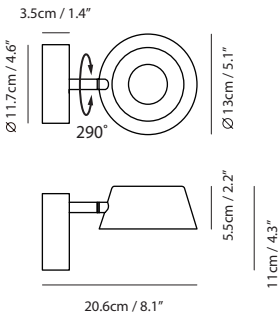

By Li, Hui Lun 李慧倫

matt black

champagne gold

copper

Measurement : centimeter / inches

OLO Wall

Model
SLD-130WRTE

Material
metal, aluminum, PP