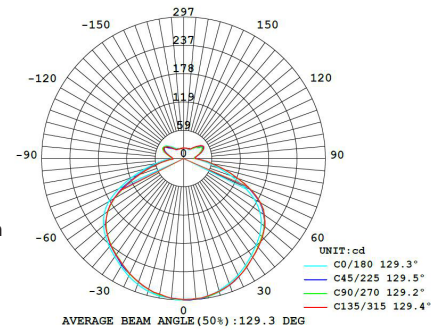

OLO Pendant PC4

Model
SLD-130PC4

Material
metal, aluminum, PP

Light Source
LED 4 x 6.5W 3000K CRI90 1400lm

Driver
Built-in dimmable driver
(Triac dimming)

Weight
2.2kg / 4.9lb

Color
● matt black + copper shade

OLO Pendant PC8

Model
SLD-130PC8

Material
metal, aluminum, PP

Light Source
LED 8 x 6.5W 3000K CRI90 2530lm

Driver
Built-in dimmable driver
(Triac dimming)

Weight
4.6kg / 10.1lb

Color
● matt black + shiny black shade