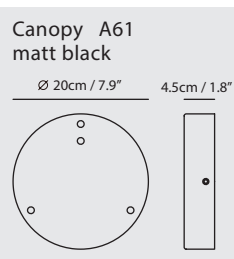

Weight
2.2kg / 4.9lb

Color
● matt black + copper shade

OLO Pendant PC8

Model
SLD-130PC8

Material
metal, aluminum, PP

Light Source
LED 8 x 6.5W 3000K CRI90 2530lm

Driver
Built-in dimmable driver
(Triac dimming)

Weight
4.6kg / 10.1lb

Color
● matt black + shiny black shade

OLO always originates from a circle or a line. Using the basic elements to create the picture of a light, Designer White challenges our every imagination by series that is designed to be limitless in possibilities.

By Li, Hui Lun 李慧倫

matt black

champagne gold

copper

Measurement : centimeter / inches

OLO Wall

Model
SLD-130WRTE

Material
metal, aluminum, PP