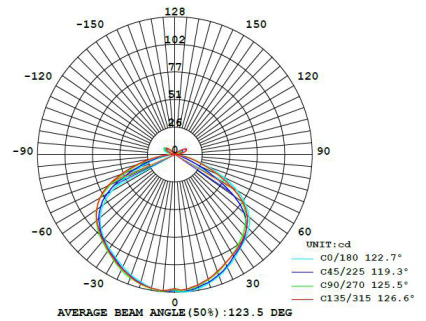

OLO Wall WU

Model
SLD-130WUTE

Material
metal, aluminum, PP

Light Source
LED 6.5W 3000K CRI90 415lm

Feature
Touch dimmer switch

Weight
0.8kg / 1.7lb

1. **Color**
2. matt black
   - matt black + champagne gold shade
   - matt black + copper shade