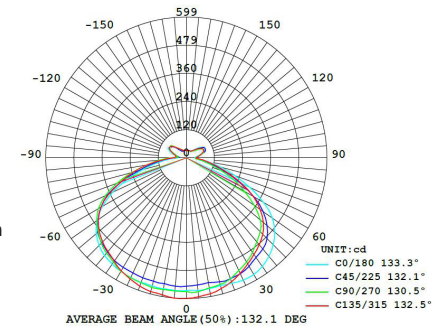

OLO Pendant PC8

Model
SLD-130PC8

Material
metal, aluminum, PP

Light Source
LED 8 x 6.5W 3000K CRI90 2530lm

Driver
Built-in dimmable driver
(Triac dimming)

Weight
4.6kg / 10.1lb

Color
● matt black + shiny black shade