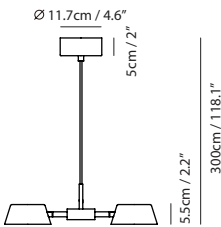

OLO Pendant PC4

Model
SLD-130PC4

Material
metal, aluminum, PP

Light Source
LED 4 x 6.5W 3000K CRI90 1400lm

Driver
Built-in dimmable driver
(Triac dimming)

Weight
2.2kg / 4.9lb

Color
● matt black + copper shade

OLO Pendant PC8

Model
SLD-130PC8

Material
metal, aluminum, PP

Light Source
LED 8 x 6.5W 3000K CRI90 2530lm

Driver
Built-in dimmable driver
(Triac dimming)

Weight
4.6kg / 10.1lb

Color
● matt black + shiny black shade