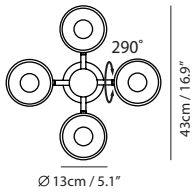

OLO Pendant PC4

Model
SLD-130PC4

Material
metal, aluminum, PP

Light Source
LED 4 x 6.5W 3000K CRI90 1400lm

Driver
Built-in dimmable driver
(Triac dimming)

Weight
2.2kg / 4.9lb

Color
● matt black + copper shade

OLO Pendant PC8

Model
SLD-130PC8

Material
metal, aluminum, PP

Light Source
LED 8 x 6.5W 3000K CRI90 2530lm

Driver
Built-in dimmable driver
(Triac dimming)

Weight
4.6kg / 10.1lb

Color
● matt black + shiny black shade