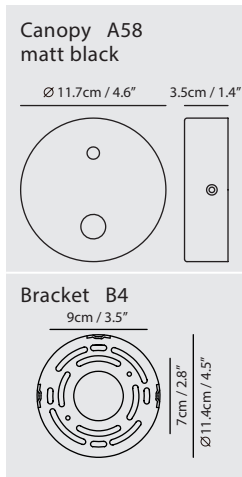

By Li, Hui Lun 李慧倫

matt black

champagne gold

copper

Measurement : centimeter / inches

OLO Wall

Model
SLD-130WRTE

Material
metal, aluminum, PP