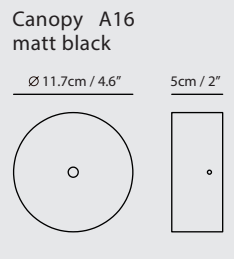

OLO Pendant PC4

Model
SLD-130PC4

Material
metal, aluminum, PP

Light Source
LED 4 x 6.5W 3000K CRI90 1400lm

Driver
Built-in dimmable driver
(Triac dimming)

Weight
2.2kg / 4.9lb

Color
● matt black + copper shade

OLO Pendant PC8

Model
SLD-130PC8

Material
metal, aluminum, PP

Light Source
LED 8 x 6.5W 3000K CRI90 2530lm

Driver
Built-in dimmable driver
(Triac dimming)

Weight
4.6kg / 10.1lb

Color
● matt black + shiny black shade