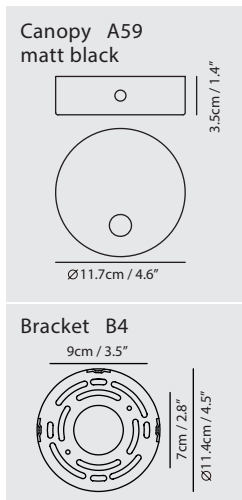

OLO Wall WU

Model
SLD-130WUTE

Material
metal, aluminum, PP

Light Source
LED 6.5W 3000K CRI90 415lm

Feature
Touch dimmer switch

Weight
0.8kg / 1.7lb

1. **Color**
2. matt black
   - matt black + champagne gold shade
   - matt black + copper shade