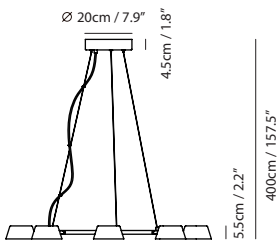

OLO Pendant PC4

Model
SLD-130PC4

Material
metal, aluminum, PP

Light Source
LED 4 x 6.5W 3000K CRI90 1400lm

Driver
Built-in dimmable driver
(Triac dimming)

Weight
2.2kg / 4.9lb

Color
● matt black + copper shade