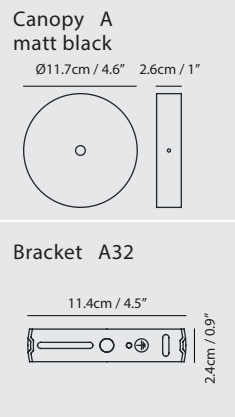

champagne gold

copper

matt black

**Sircle Pendant PV3**

**Model**  
SG-140PV3

**Material**  
mouth-blown glass, steel

**Light Source**  
G9 3 x 5W LED 2700K CRI90

**Weight**  
2.3kg / 5.1lb