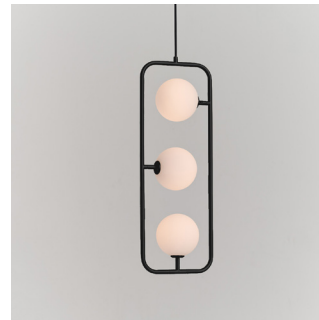

champagne gold

copper

matt black

**Sircle Pendant PV3**

**Model**  
SG-140PV3

**Material**  
mouth-blown glass, steel

**Light Source**  
G9 3 x 5W LED 2700K CRI90

**Weight**  
2.3kg / 5.1lb

- Color**
-  matt opal + champagne gold
  -  matt opal + copper
  -  matt opal + matt black