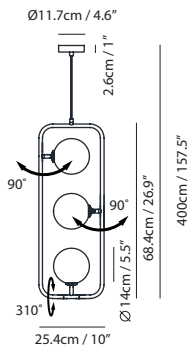

champagne gold

copper

matt black

**Sircle Pendant PV3**

**Model**  
SG-140PV3

**Material**  
mouth-blown glass, steel

**Light Source**  
G9 3 x 5W LED 2700K CRI90

**Weight**  
2.3kg / 5.1lb